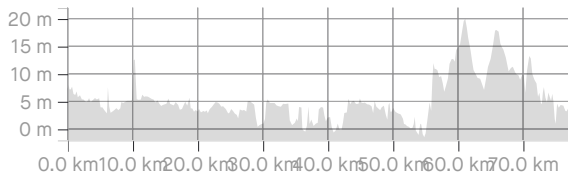

Capitole Gent - Sportpaleis

<https://www.strava.com/routes/2726377943598481120>

77.08 km

135 m

Road

Distance

Elevation Gain

Ride Type

Est. Moving Time: 3:41:41

Route recommendations may be incomplete and/or inaccurate and may contain sections of private land and/or sections of terrain that could be challenging or hazardous. Always use your best judgement about the safety of road and trail conditions and follow traffic and property laws. Est. Moving Time based on your avg speed of 20.9 km/h over last 4 weeks

DIRECTION	DISTANCE (kilometers)
Proceed onto Graaf van Vlaanderenplein	0.0
Left onto Woodrow Wilsonplein	0.1
Right onto null	0.1
Left onto Tweebruggenstraat	0.2
Proceed onto Tweebruggenstraat	0.2
Left onto Kasteellaan	0.6
Proceed onto Ferdinand Lousbergskaai	0.6
Proceed onto Ferdinand Lousbergskaai	0.8
Left onto Forelstraat	0.8